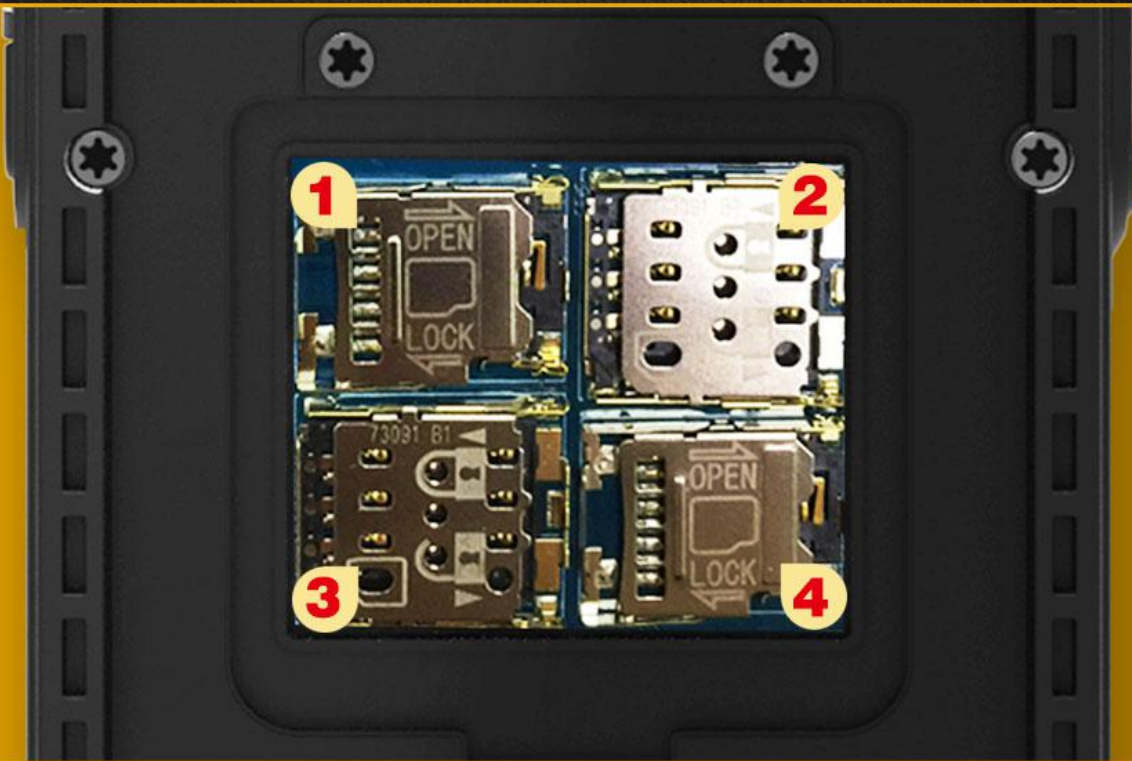

NFC card

For more optional accessories, please consult with our sales, thanks.

OPTIONAL ACCESSORIES

B1

Vehicle
charging dock

Speaker
microphone

earphone/
PTT earphone

How to insert Cards

B1

1 Mini
SIM

4G LTE

2 PD-T
card

PD-T card

3 T-Flash
card

UP TO
128G

4 Mini
SIM